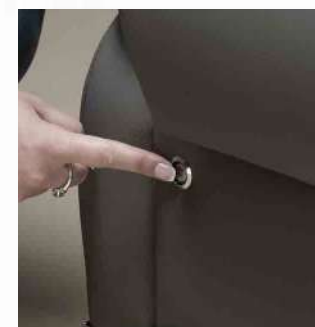

Light beams
FC101