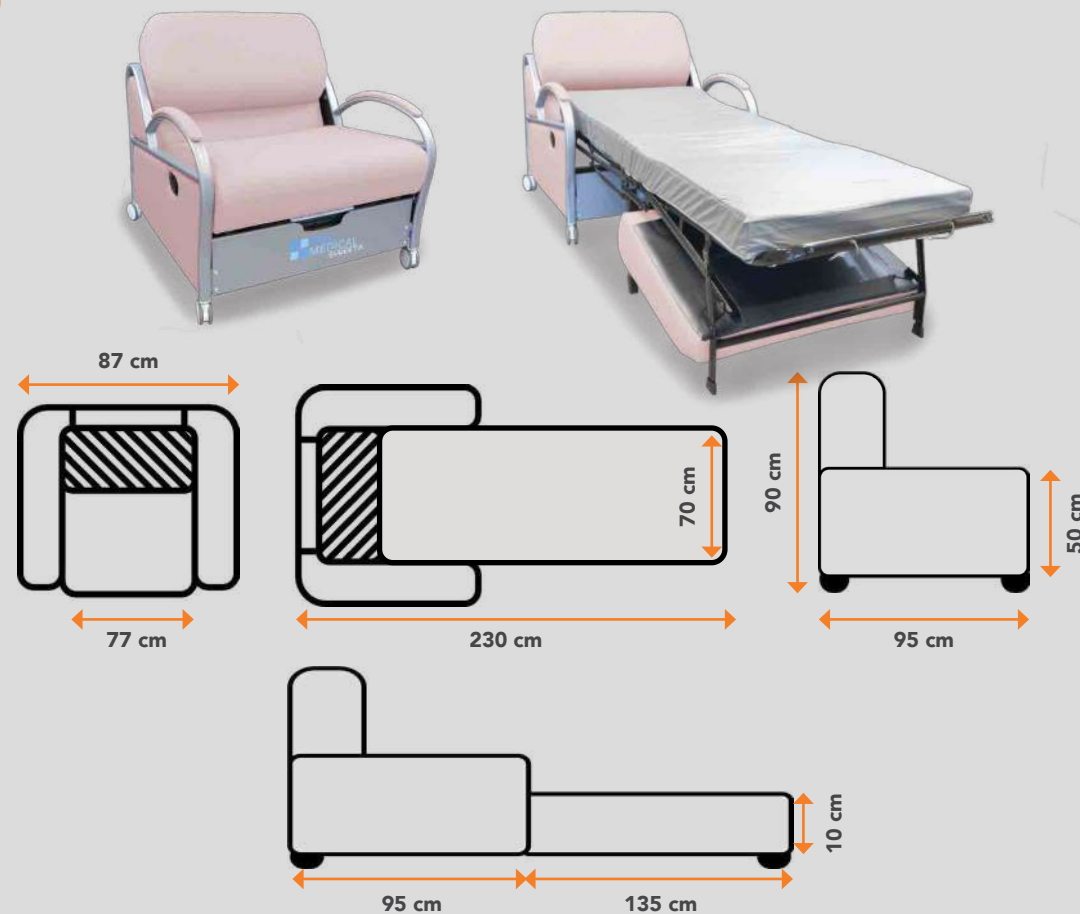

This multi-purpose, convertible chair is ideal for visitors, offering a comfy seat and the comfort of a real bed.

SYREETA

SYREETA DIMENSIONS

	LENGTH	WIDTH	HEIGHT	MATTRESS	SEAT
SYREETA 70	90 cm (folded) 230 cm (open)	87 cm	90 cm	188 x 70 x 10 cm	H. 50 cm D. 60 cm

Operational reliability load: 160 kg

SYREETA 70

Our EXTRA-BED range is suited to Maternity, Pediatric and Neonatal units, as well as any other department where companions may be present. Combining comfort, ergonomics and style, our products are designed to accommodate and meet the needs of companions, parents, and caregivers.

Convertible chair-bed with steel frame. All panels and cushions are retractable for cleaning and repairs.

- Independent seat on crisscross elastic webbing
- Slim armrests
- Sleeping berth: 195 cm long
- Seat made from 35 kg/m³ high resiliency complex foams (Dacron and HR)
- 4 wheels (ø 80 mm) with independent brakes
- M2 flame retardant cover, 10 color options
- HR foam mattress with a density of 35 kg/m³, 10 cm thick
- Bed base: straps on seat/welded metal wire mesh on spring

SYREETA

ACCESSORIES

REFERENCE	NAME
FC100	Reading light + USB port
FC101	Light beams
FC102	Fixed headrest
FC107	2 soft cushions
FC110	Manual recliner with adjustable backrest
FC111	Storage compartment

Reading light + USB port
FC100